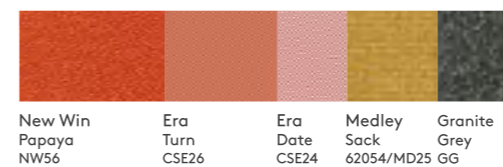

Sumac / Earthenware

Vigorous | Adept | Emotional | Innate | Visceral