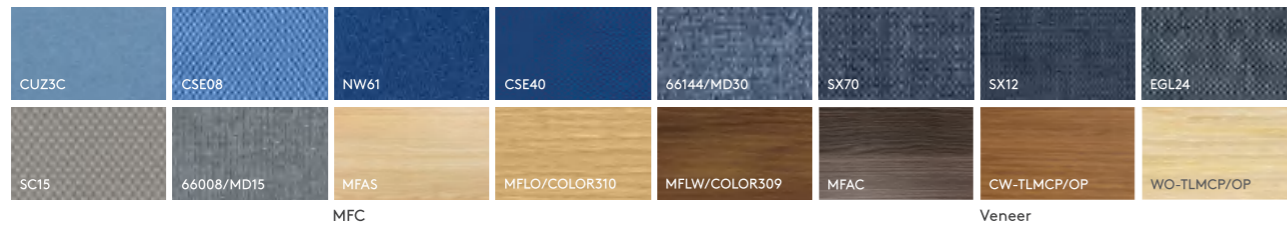

Fabric

Veneer