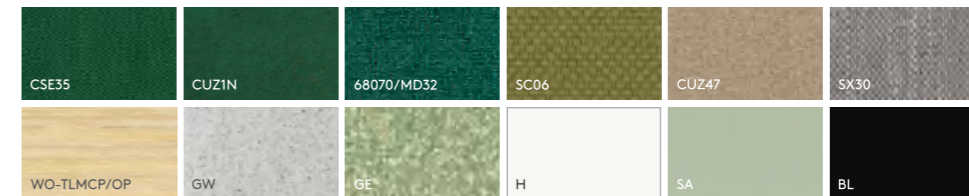

# Sage / Concrete

Reflected | Harmonic | Fuse | Symmetry

Fabric

MFC

Wood Print  
Membrane

Fabric

Veneer

Faux Stone