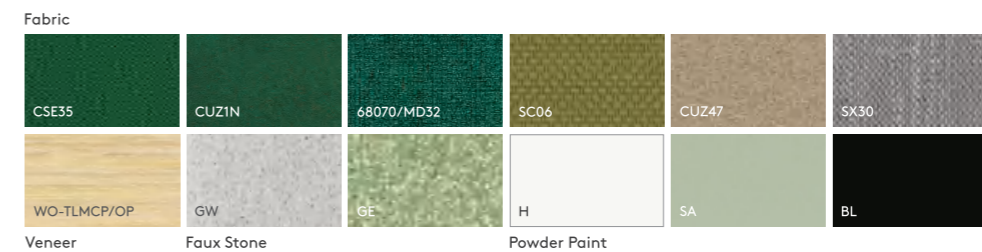

Sage / Concrete

Reflected | Harmonic | Fuse | Symmetry