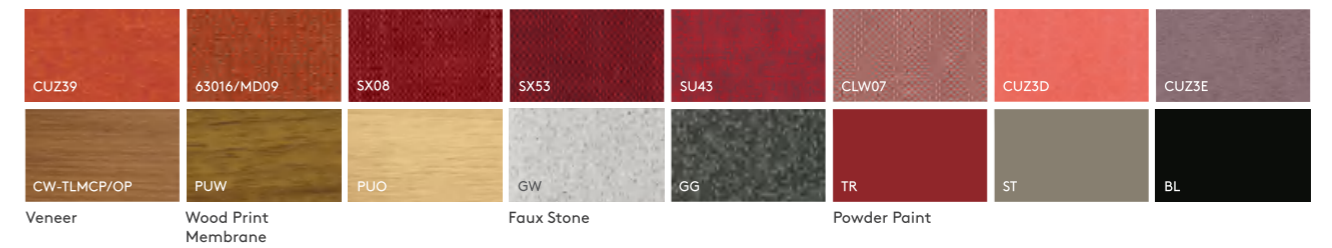

Sumac / Earthenware

Arbitrary | Initiate | Supportive | Selfless

Fabric

Fabric