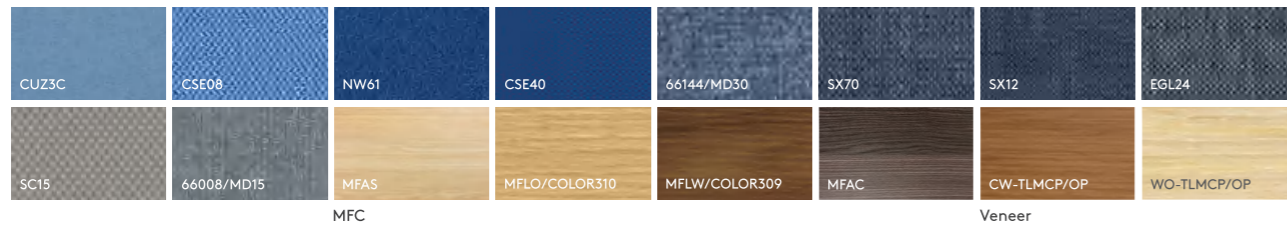

Indigo / Ink

Courageous | Bold | Concentrate | Compelling

Fabric