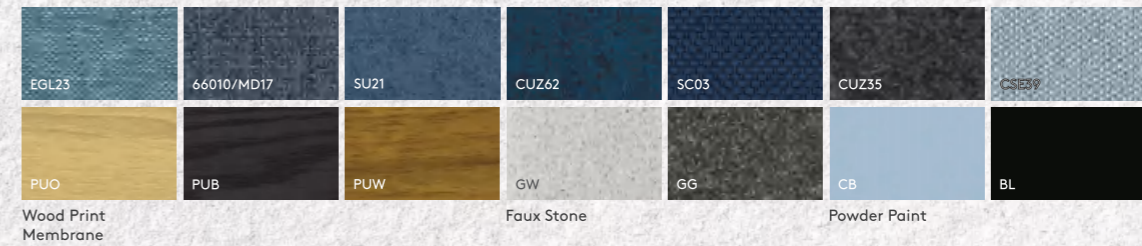

Indigo / Ink

Courageous | Bold | Concentrate | Compelling

Fabric