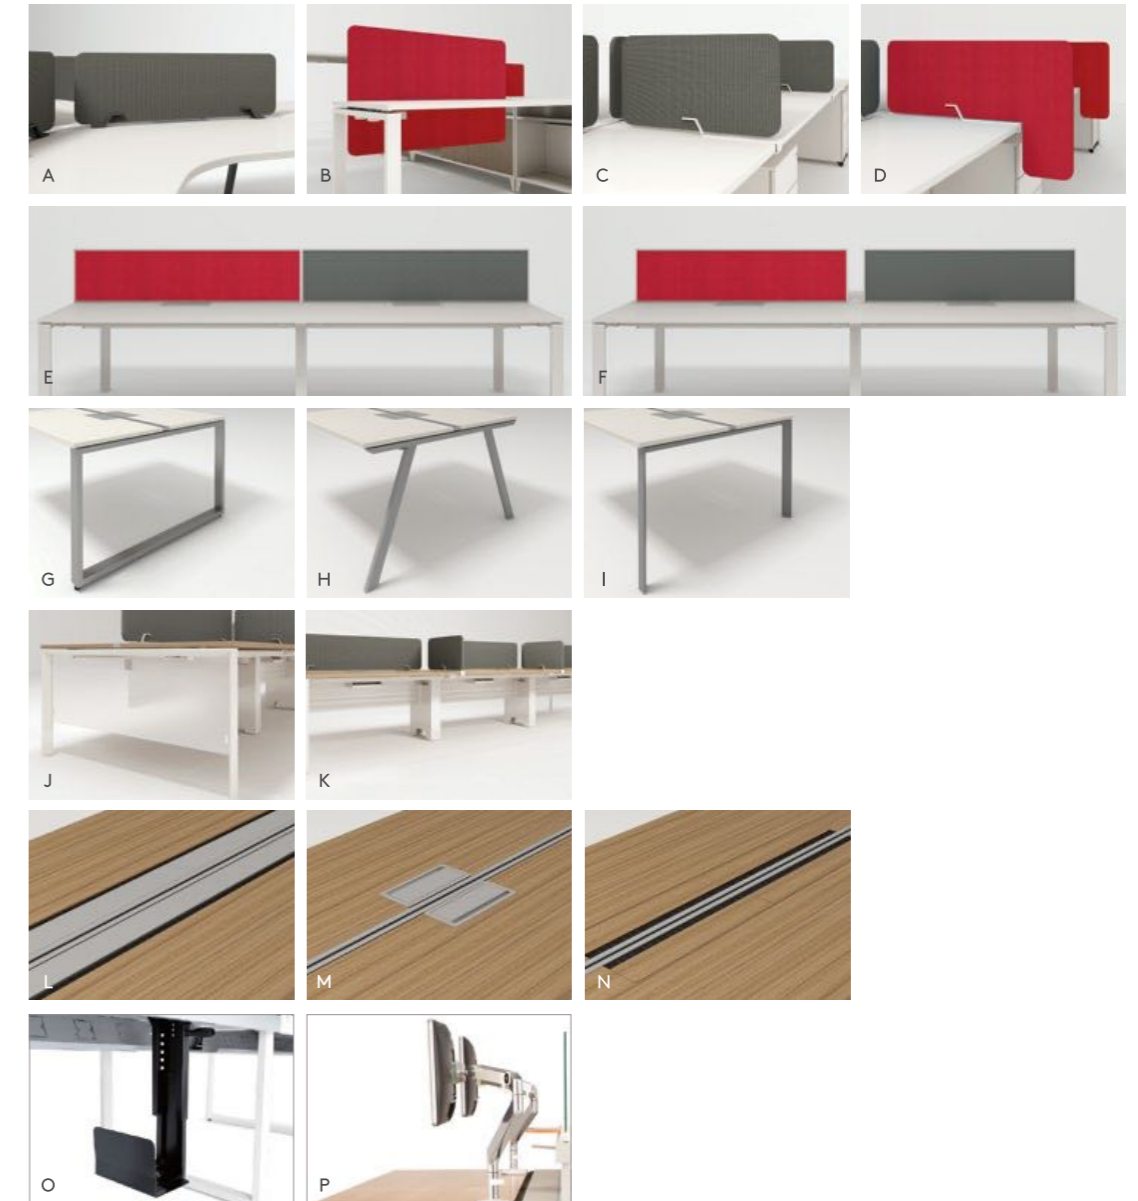

Product Highlight 产品特点

Avail Bench Cable Management
Clean, Tidy and Tech-friendly

共享台走线管理
干净整洁与高科技的完美结合

Tuck wires away neatly under work surface or route them through leg support with Avail's thoughtful cable management system designed especially for the cable management and digitally connected generation.

Avail周全的共享台走线管理系统将走线整洁地铺设于共享台底下或通过台脚支撑管理走线，专为电源连接和数字化联结的新一代的设计。

Desktop Screen 桌上屏风

- A. Desktop Frameless Screen 无框桌上屏风
- B. Desk Mount Frameless Screen 无框挂台屏风
- C. Divider Frameless Screen 无框分隔屏风
- D. P-shape Divider Screen P-型分隔屏风
- E. Desktop Framed Screen (Full Width) 桌上有框屏风 (全宽)
- F. Desktop Framed Screen (Half Width) 桌上有框屏风 (半宽)

Design Leg Platform 平台化支撑脚架

- G. 1002 Style 款脚
- H. 5000 Style 款脚
- I. 8001 Style 款脚
- J. Leg Modesty Board (Acrylic/MFC) 脚档板 (亚克力/MFC)
- K. Modesty Panel 台底档板

Flip Top 翻盖

- L. End-to-end Flip Top 全铝翻盖
- M. 300/400/500 Aluminum Flip Top 300/400/500 铝翻盖
- N. Flip Top with Wooden Brush 木毛刷翻盖

Work Tools 办公配件

- O. CPU 电脑主机架
- P. Monitor Arm 显示器支架