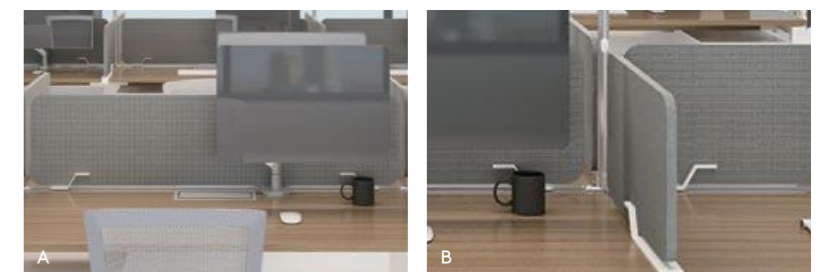

A. Desk Frameless Screen 无框无桌上屏风
B. Divider Frameless Screen 无框桌上分隔屏风

Avail Bench Conference Table and 8001 Leg Style
Array Chair

Avail 共享会议台 配8001款脚
优悦座椅