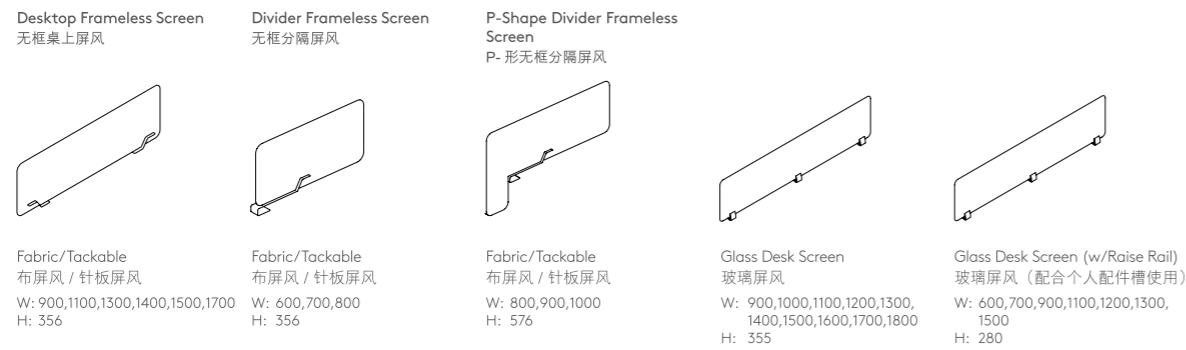

Desktop Screen 桌上屏风

Desktop Frameless Screen 无框屏风