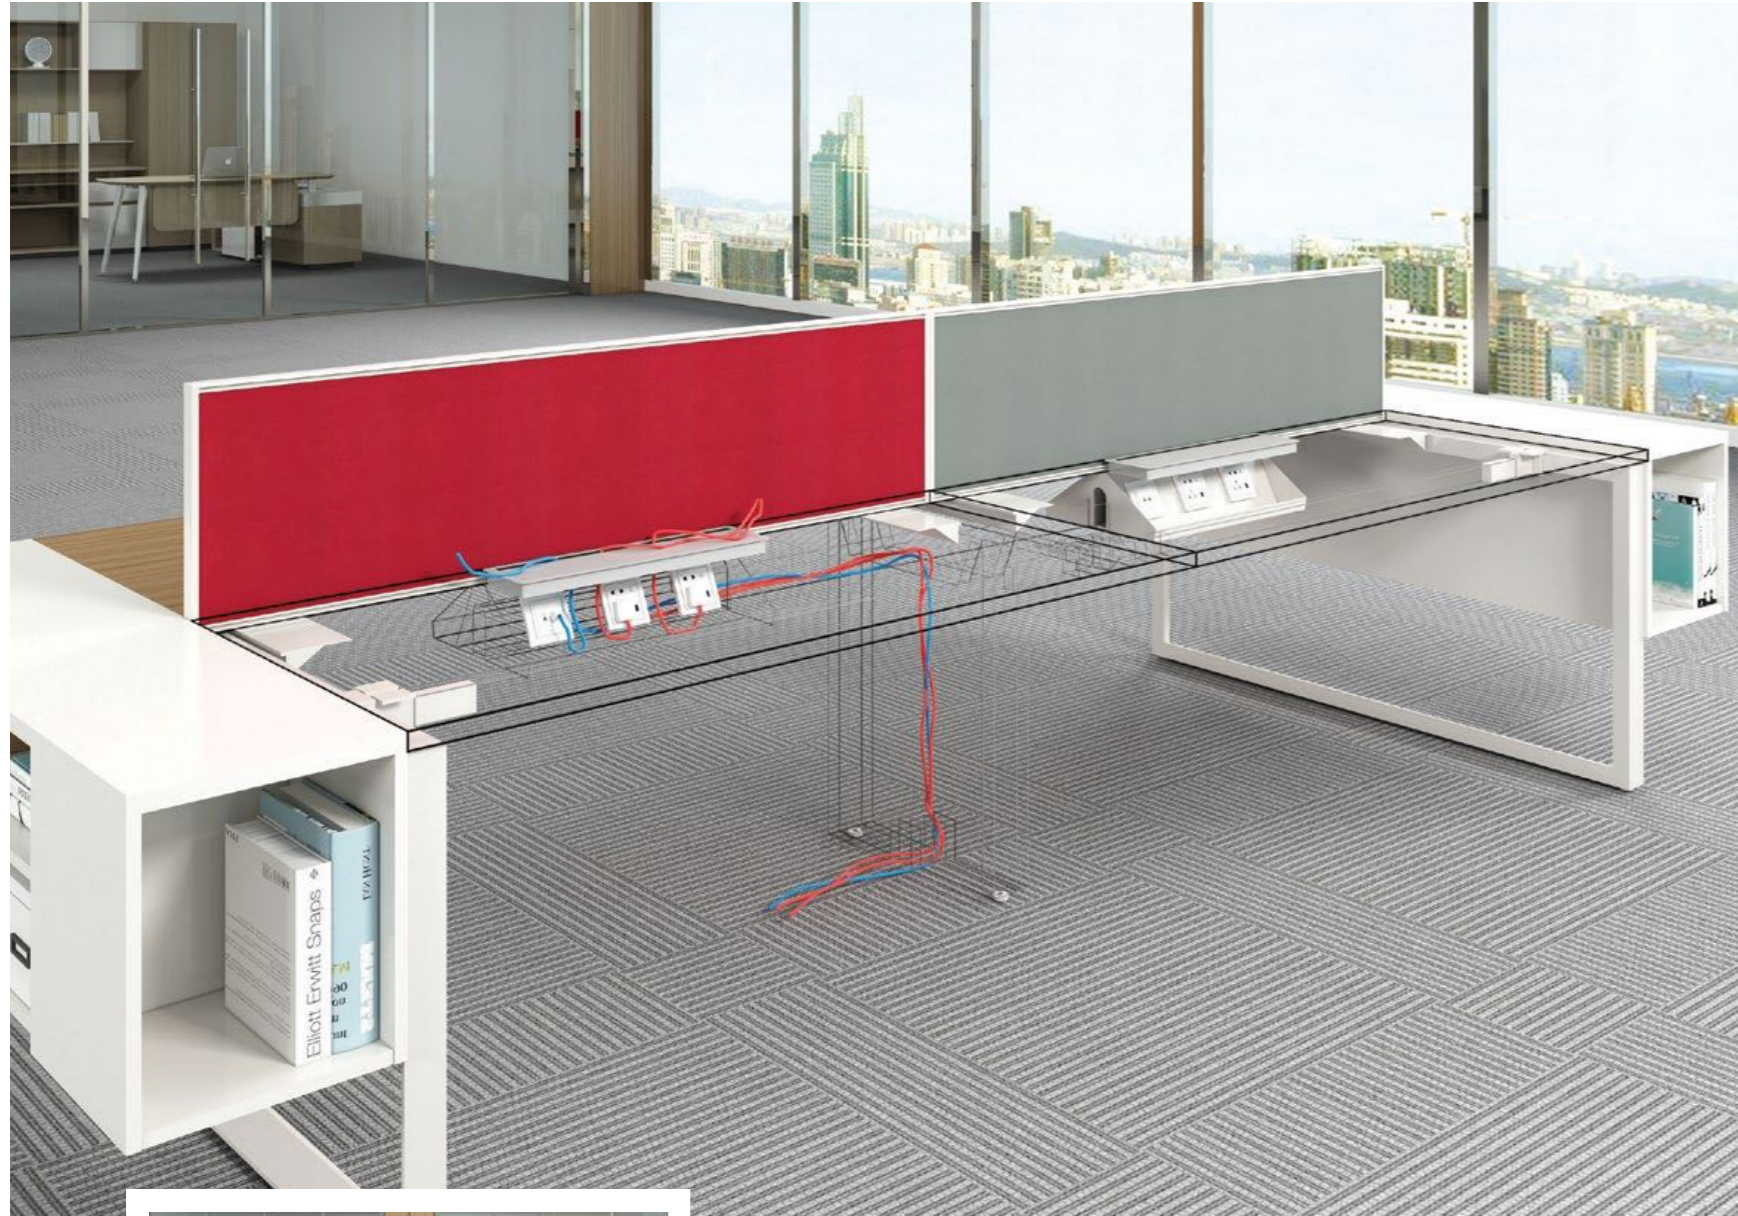

Product Highlight 产品特点

Avail Bench Cable Management
Clean, Tidy and Tech-friendly

共享台走线管理
干净整洁与高科技的完美结合

Tuck wires away neatly under work surface or route them through leg support with Avail's thoughtful cable management system designed especially for the cable management and digitally connected generation.

Avail周全的共享台走线管理系统将走线整洁地铺设于共享台底下或通过台脚支撑管理走线，专为电源连接和数字化联结的新一代的设计。

Desktop Screen 桌上屏风

- A. Desktop Frameless Screen 无框桌上屏风
- B. Desk Mount Frameless Screen 无框挂台屏风
- C. Divider Frameless Screen 无框分隔屏风
- D. P-shape Divider Screen P-型分隔屏风
- E. Desktop Framed Screen (Full Width) 桌上有框屏风 (全宽)
- F. Desktop Framed Screen (Half Width) 桌上有框屏风 (半宽)

Design Leg Platform 平台化支撑脚架

- G. 1002 Style 款脚
- H. 5000 Style 款脚
- I. 8001 Style 款脚
- J. Leg Modesty Board (Acrylic/MFC) 脚档板 (亚克力/MFC)
- K. Modesty Panel 台底档板

Flip Top 翻盖

- L. End-to-end Flip Top 全铝翻盖
- M. 300/400/500 Aluminum Flip Top 300/400/500 铝翻盖
- N. Flip Top with Wooden Brush 木毛刷翻盖

Work Tools 办公配件

- O. CPU 电脑主机架
- P. Monitor Arm 显示器支架