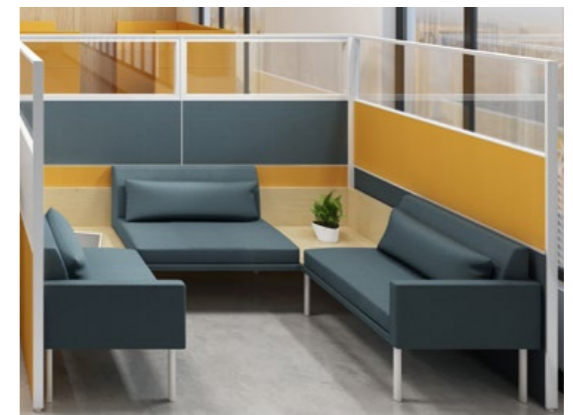

Perch is available for various size of Panel system seamlessly. Perch Drawer option in base to provide more storage.

Management Desk Built for Focus

主管桌 为专注而设计

For focused, independent work, managers and supervisors need big spaces where they can concentrate and move around with ease. Add to it a set of Perch sofas to create a polished setting for interactions, supervision and mentoring.

对于需要专注·独立进行的工作，经理和主管需要较大的工作空间来活动和集中精力。工作岗位邻近可搭配Perch沙发组合，促进团队互动、监督和指导，营造一个完美的办公环境。