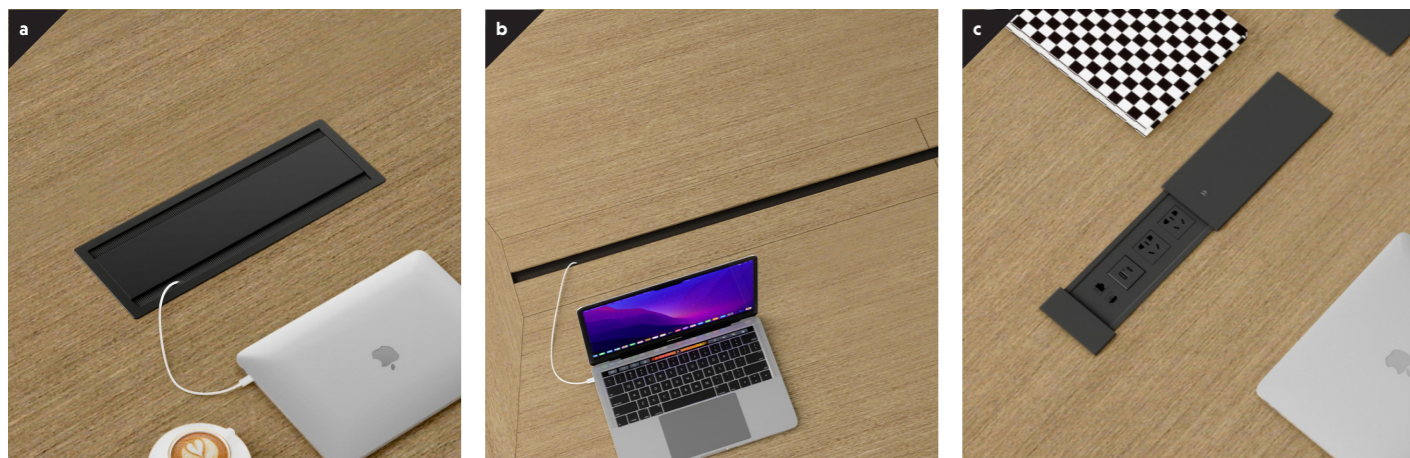

高贵极简的气质彰显精美绝伦的设计—— Comet 将低调优雅的韵律诠释得淋漓尽致，高雅脱俗的细节与精干流畅的桌架相互辉映，散发出无穷的迷人魅力。简约时尚、灵动睿智，Comet 完美满足任何办公环境的需求，配以不同的桌组高度和尺寸，快速实现从会议桌到洽谈桌、共享工作台或多功能桌的自由切换。选择 **Comet**，让您尽享品味卓绝不凡的设计。

Comet's boat-shaped natural veneer features modest styling with dual chamfered edges, while striking metal legs present a minimalist silhouette that appears to float naturally.

提升团队的积极参与旨在营造活力和谐的办公氛围——Comet 椭圆形协作桌配备动感曲美的电源岛，操作简便，完美适应电源不断持续的需求。无论是休闲洽谈还是团队协作，Comet 都可让团队轻松交流，自由进行知识分享和灵感创作。

Comet's technological integration conceals power cables. Table edges are offered straight edge, while depths are available up to 1,200mm.

Comet 采用电源集成技术将走线隐藏起来。桌组封边采用直边设计，深度最高可达 1,200mm。

Boundless Potential

配置丰富 创新无限

Comet presents versatile possibilities for modern meeting or conference tables – multiple profiles offer power management, chamfered edges and leg finishes across a variety of design inspirations.

Comet 为现代洽谈或团队会议提供丰富无穷的桌组配置，无论是功能多样的电源管理，还是精致巧妙的桌面封边方案，或是丰富多样的桌脚材质选择，Comet 都能激发您无穷的设计灵感。

a Double-side Flipper with Integrated Power Module
双向翻盖带集成电源模组

b Wood Flipper with Integrated Power Module
木翻盖带集成电源模组