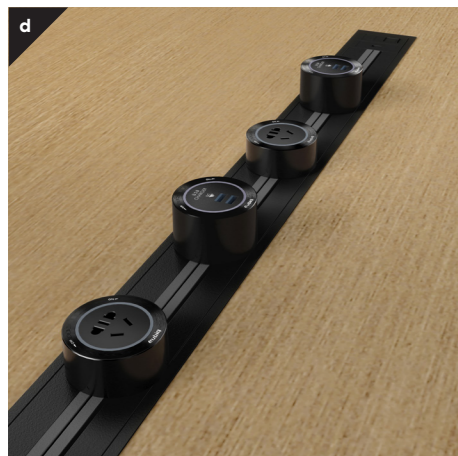

Boundless Potential

配置丰富 创新无限

Comet presents versatile possibilities for modern meeting or conference tables – multiple profiles offer power management, chamfered edges and leg finishes across a variety of design inspirations.

Comet 为现代洽谈或团队会议提供丰富无穷的桌组配置，无论是功能多样的电源管理，还是精致巧妙的桌面封边方案，或是丰富多样的桌脚材质选择，Comet 都能激发您无穷的设计灵感。