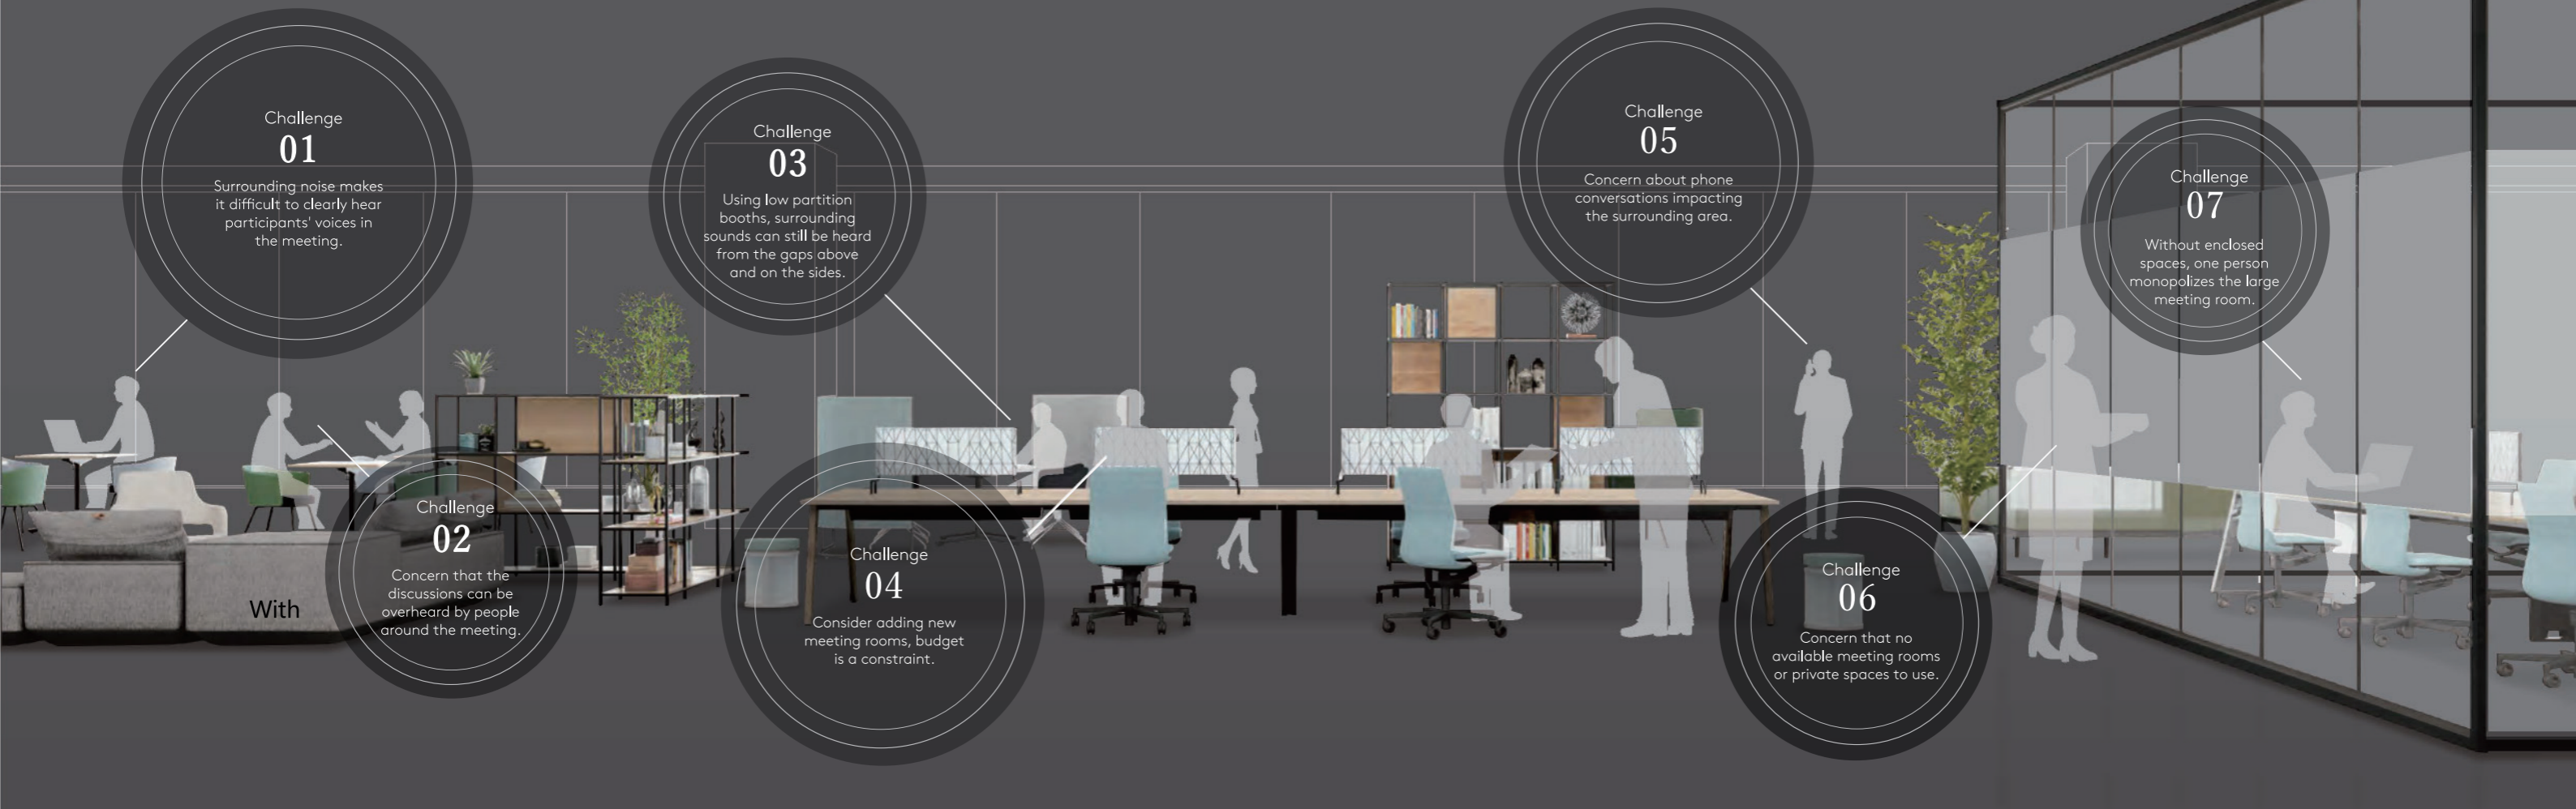

# Video Conferencing as the New Norm

With video conferencing becoming a regular part of daily work, sound-proof issues have emerged as a major challenge in office environment.

## WORKPOD Provide Solutions to Create Enclosed Spaces

#### Soundproofing Function

Enclosed pods in open offices can provide individual focus areas while blending aesthetically with the work environment.

# Multifunctional WORKPOD Phone Booth

Harmonious Fusion of Design and Functionality

The understated yet sophisticated exterior, enhanced by excellent soundproofing, forms a highly functional private space. It can accommodate individual focus needs while seamlessly integrating with the entire office environment.