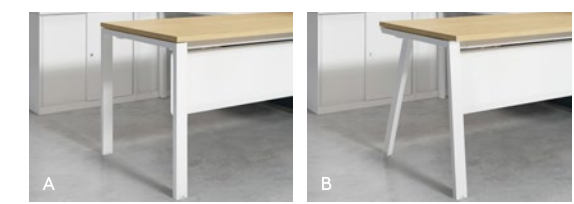

Design Platform Leg 同平台支撑脚

- A. 1001 Style 款脚
- B. 5000 Style 款脚
- C. 6000 Style 款脚
- D. 8002 Style 款脚