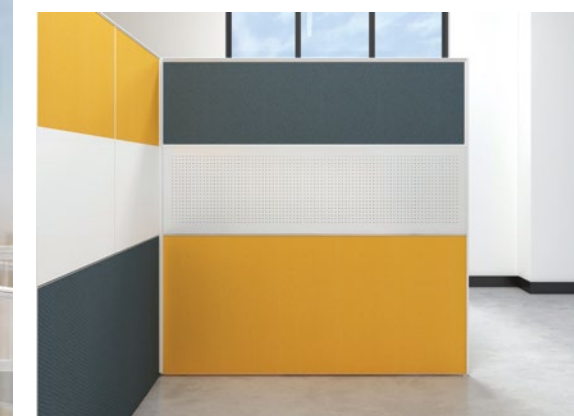

Acoustics Metal Panel 金属吸音板