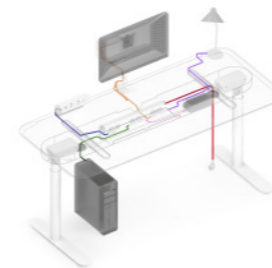

Touch Control Panel

触碰式控制面板

Duplex desk surface height can be adjustable at the simple touch. 只需轻轻触碰控制面板就可调整 Duplex 升降台的桌面高度。

Individual Focus

专注独立办公

Lower level is ideal for individual work, surrounded by screens for a private and quiet environment. 当降低 Duplex 桌面时，屏风用于分隔，适合个人专注工作，实现清静自适的氛围。

Convenient Collaboration

便捷的协作办公

Upper level supports standing collaboration on-demand, ideal for ad-hoc meetings and effective communications. 当桌面升高时，可实现站立式协作，是进行临时会议和便捷沟通的理想选择。

Product Highlights

产品特点

Height-Adjustable Single Desk 独立升降台

Workpods 工作站

Electronic Height-adjustable Desk 可移动升降台

Power Management 走线管理

Master Power Socket
主电源插座

LX2+ Y Cable
LX2+ Y 型线管

Power Management in Chassis Lid
线槽翻盖走线管理

Statement of Line

产品线