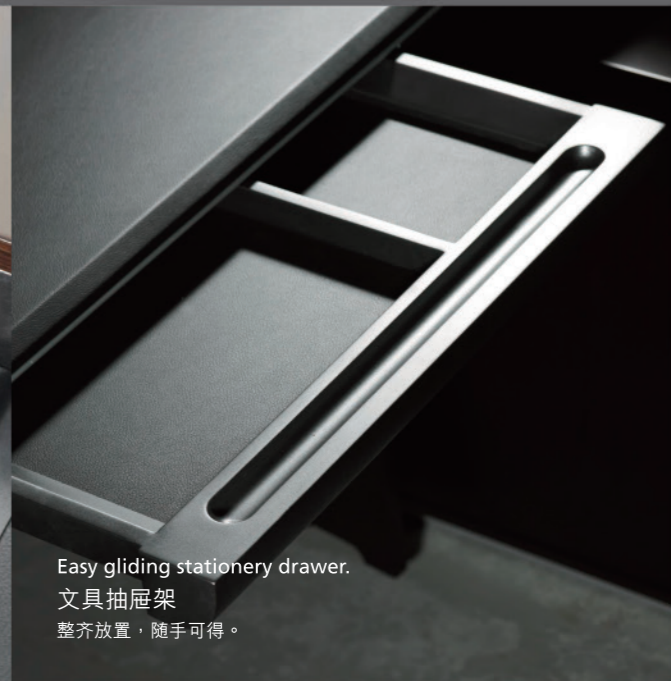

君威系列大班桌，专为总裁级管理人员而设，以人性为设计之本，以质感诠释尊贵，想您所享，让每一细节都能契合您的办公所需，打造得心应手的真挚办公美学。

臻美，气势非凡

君临天下 · 威望素著
MAJESTY

A COMMANDING POSITION Let the Majesty executive desk enhance your confidence. Its smart ergonomic design, superior quality build and innovative detail delivers flawless functionality. Sit safe in the knowledge that everything is efficiently at your fingertips. Take command and take comfort from your surroundings.

境，由心生。君威大班桌，承载著对高品质的不懈追求，以尊雅为基调，甄选精品材质，结合人体工学设计，创造从容之境，缔造权力与威望的空间。每一细节，皆为决策者三思于前，力行于后。

动静间，执掌全局

Adjustable LCD screen.
可升降LCD屏
随时、随需，为您所用。

Built-in socket with
handy wire management.
内置插座
整洁简约，便于线路管理。

Easy gliding stationery drawer.
文具抽屉架
整齐放置，随手可得。

SPEAK FROM DIGNIFIED POSITION, AND EVERYONE LISTENS Let the Majesty grand conference table give your team an extra confidence boost. Its timeless elegance and modern utility give you and your team a distinct advantage in important negotiations. With the grand conference table you are in a position of authority, where you can be sure that success is within your grasp.

君威的所有产品包括会议桌均选材精致，工艺精道，为您呈现高标准品质追求。

攀谈间，默契已在细微处

SERVING YOU WITH ELEGANT EFFICIENCY The Majesty series high and low locking cabinets add an air of elegant efficiency. Providing convenient storage and easy access to all your important documents, files and personal belongings, you will be assured a productive working environment.