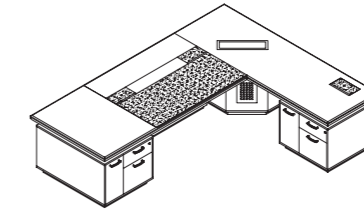

Statement of Line

详细说明

Main Desk 主桌

Executive desk w/ pedestal, extension & LCD lifter
大班桌，连抽屉柜及副台，LCD升降台