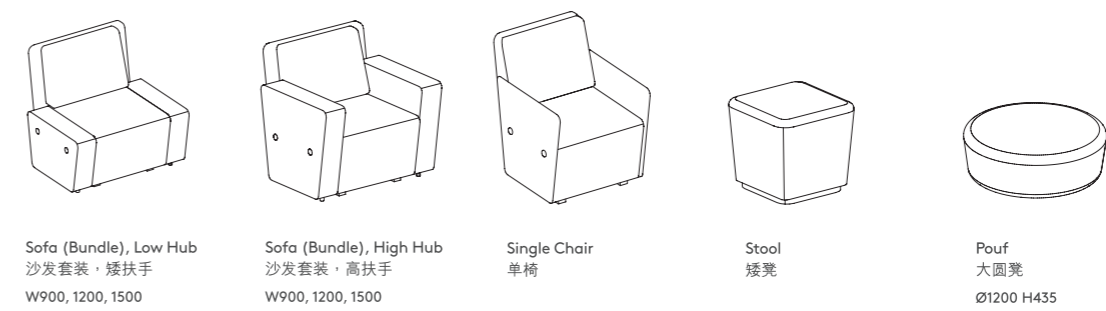

## Meta Products 单品

**Y-Sofa Chair**  
Y-沙发椅

**Y-Star Chair**  
Y-四星椅

**Y-Disc Chair**  
Y-圆盘椅

**X-Sofa Chair**  
X-沙发椅

**X-Star Chair**  
X-四星椅

**X-Disc Chair**  
X-圆盘椅

**Sofa (Bundle), Low Hub**  
沙发套装, 矮扶手  
W900, 1200, 1500