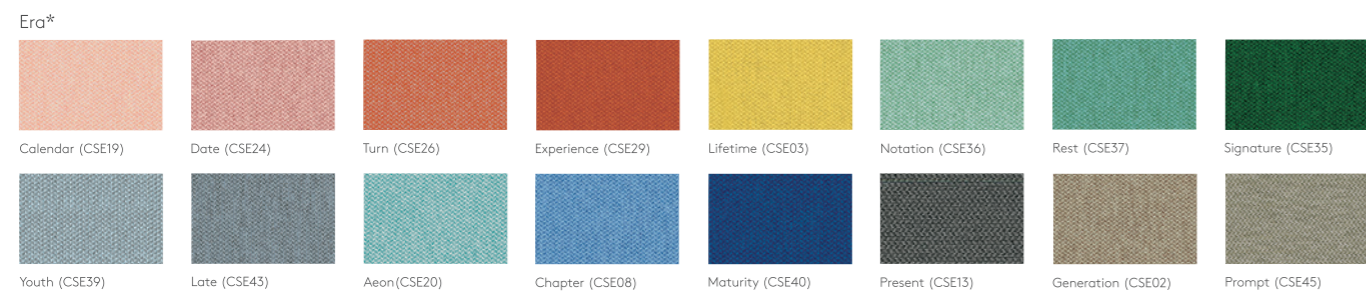

Seat Fabric 座椅布料