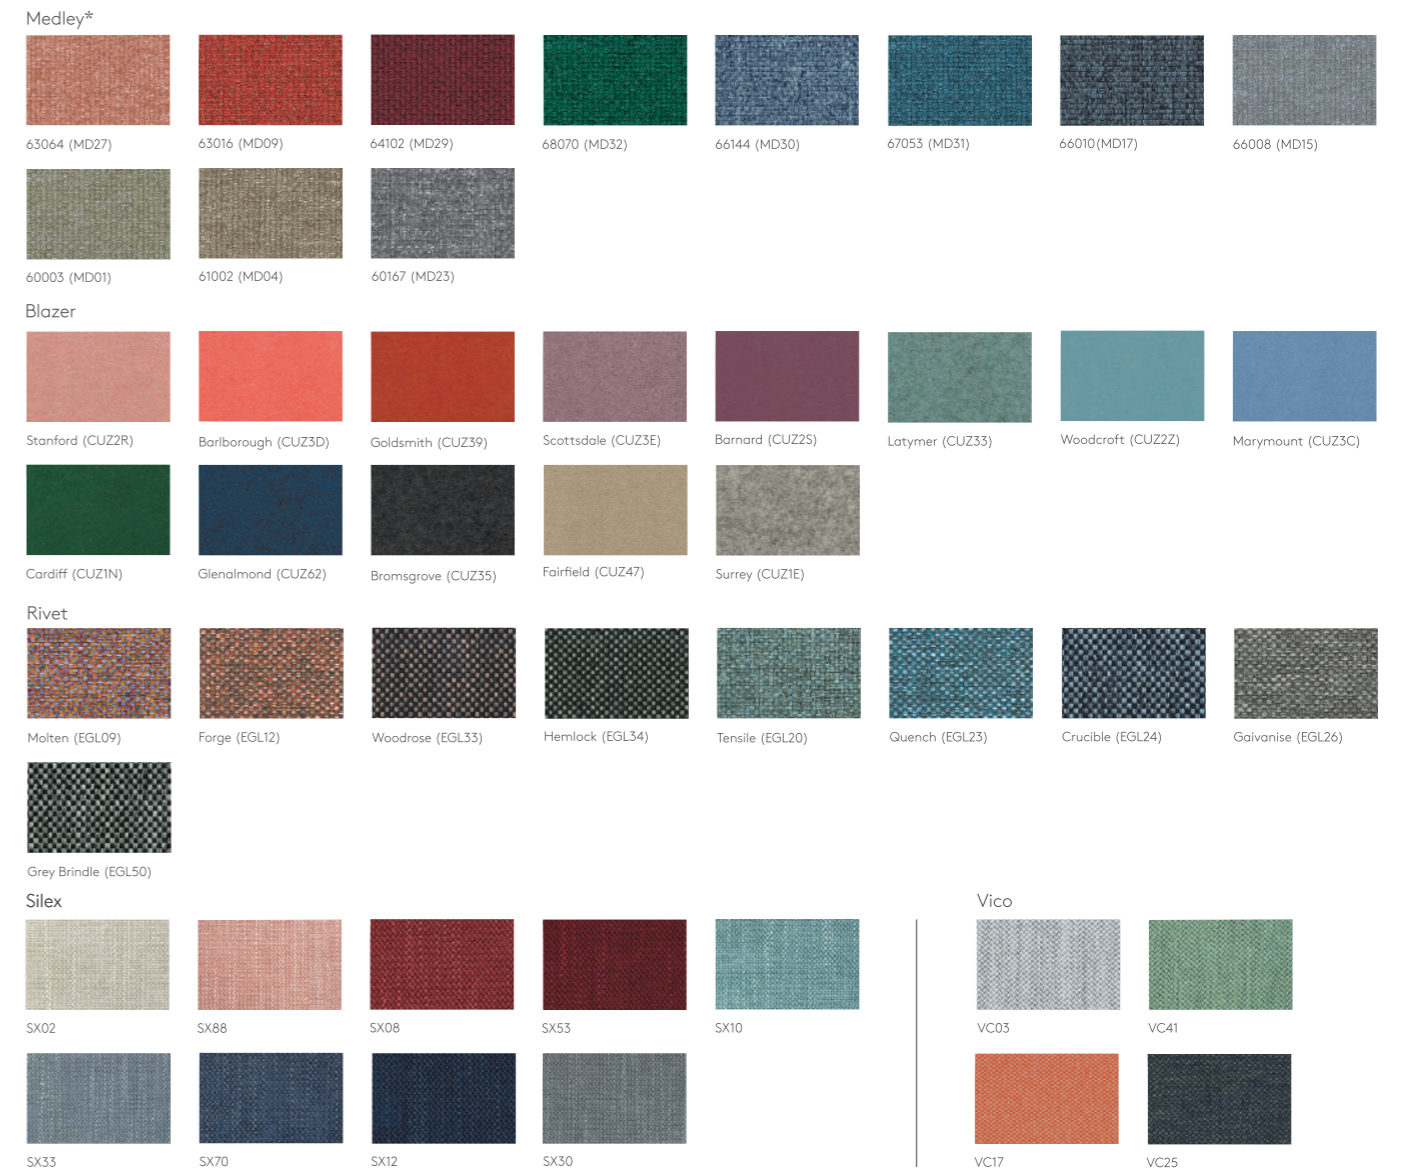

Material Options 材质上乘 配型多选

Seat Fabric 座椅布料

Artificial Leather 仿皮 - L380 Apply to X-Chair and Y-Chair only 只适用于X座椅与Y座椅

True Leather 真皮 - Apply to X-Chair and Y-Chair only 只适用于X座椅与Y座椅

Half Leather 半真皮 - L680/ Full Leather 全真皮 - L980 Half Leather 半真皮 - L600

Wood Print Membrane 木纹纸

Membrane 纯色纸

* Remarks 备注:

Single color or dual color combination is available for options. 含单色及双色搭配，以供选择。

Color variations may occur on soft copies or printed matters. Please refer to swatch cards or actual product samples for color selection. 颜色可能因电子档或印刷效果而出现差异，当选择颜色时，可参考色卡或真实样本。