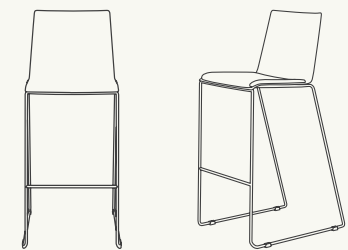

Slash多功能座椅与吧椅将简约清新的元素注入不同空间、相互搭配，有助激发团队互动交流、社交与紧密协作。简雅美观与现代精致的造型让座椅散发轻盈的魅力、时尚舒适。Slash是餐饮服务和现代办公空间的理想选择，能满足现今企业不断变化的需求。

Material Option 物料选项

Back/Seat Plastic 塑料背/座椅

Warm White (SH)	Clay (SCL)	Sage (SSA)	Chestnut (SCH)

TV Series 系列

Sky (TV021)	Misty (TV006)	Mojito (TV015)	Tornado (TV001)

Remarks 备注:
The plastic back / seat and metal frame color combination is fixed and cannot be selected upon preference.
Color variations may occur on soft copies or printed matters. Please refer to swatch cards or actual product samples for color selection.
产品的塑料背/座椅及金属架颜色是固定的，不可自选配搭。
颜色可能因电子档或印刷效果而出现差异，当选择颜色时，可参考色卡或真实样本。

Statement of Line 产品线

Wire Stacker /
Wire Stacker with Fabric Seat Cushion
雪橇椅 / 雪橇椅带布坐垫
Overall 整体 H780 W495 D540
Seat 座位 H445 W450 D450

Wire Stacker with Armrest /
Wire Stacker with Armrest and Fabric Seat Cushion
雪橇椅带扶手 / 雪橇椅带扶手及布坐垫
Overall 整体 H790 W540 D535
Seat 座位 H450 W450 D450

Bar Stool /
Bar Stool with Fabric Seat Cushion
吧椅 / 吧椅带布坐垫
Overall 整体 H1100 W495 D580
Seat 座位 H765 W450 D450

Trolley
手推车
H980 W1065 D585

Slash conveniently stacks up to 20 chairs high and is easily carted around.
Slash可以便捷地堆叠多达20张座椅，轻松搬运。