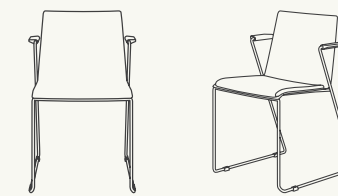

Slash多功能座椅与吧椅将简约清新的元素注入不同空间、相互搭配，有助激发团队互动交流、社交与紧密协作。简雅美观与现代精致的造型让座椅散发轻盈的魅力、时尚舒适。Slash是餐饮服务和现代办公空间的理想选择，能满足现今企业不断变化的需求。

Material Option 物料选项

Back/Seat Plastic 塑料背/座椅

Warm White (SH)	Clay (SCL)	Sage (SSA)	Chestnut (SCH)

TV Series 系列

Sky (TV021)	Misty (TV006)	Mojito (TV015)	Tornado (TV001)

Remarks 备注:
The plastic back / seat and metal frame color combination is fixed and cannot be selected upon preference.
Color variations may occur on soft copies or printed matters. Please refer to swatch cards or actual product samples for color selection.
产品的塑料背/座椅及金属架颜色是固定的，不可自选配搭。
颜色可能因电子档或印刷效果而出现差异，当选择颜色时，可参考色卡或真实样本。

Statement of Line 产品线

Wire Stacker /
Wire Stacker with Fabric Seat Cushion
雪橇椅 / 雪橇椅带布坐垫
Overall 整体 H780 W495 D540
Seat 座位 H445 W450 D450

Wire Stacker with Armrest /
Wire Stacker with Armrest and Fabric Seat Cushion
雪橇椅带扶手 / 雪橇椅带扶手及布坐垫
Overall 整体 H790 W540 D535
Seat 座位 H450 W450 D450

Bar Stool /
Bar Stool with Fabric Seat Cushion
吧椅 / 吧椅带布坐垫
Overall 整体 H1100 W495 D580
Seat 座位 H765 W450 D450

Trolley
手推车
H980 W1065 D585

Slash conveniently stacks up to 20 chairs high and is easily carted around.
Slash可以便捷地堆叠多达20张座椅，轻松搬运。