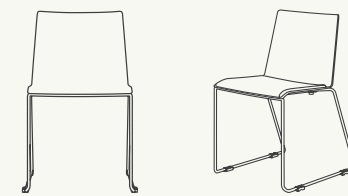

Statement of Line 产品线

Wire Stacker /
Wire Stacker with Fabric Seat Cushion
雪橇椅 / 雪橇椅带布坐垫
Overall 整体 H780 W495 D540
Seat 座位 H445 W450 D450