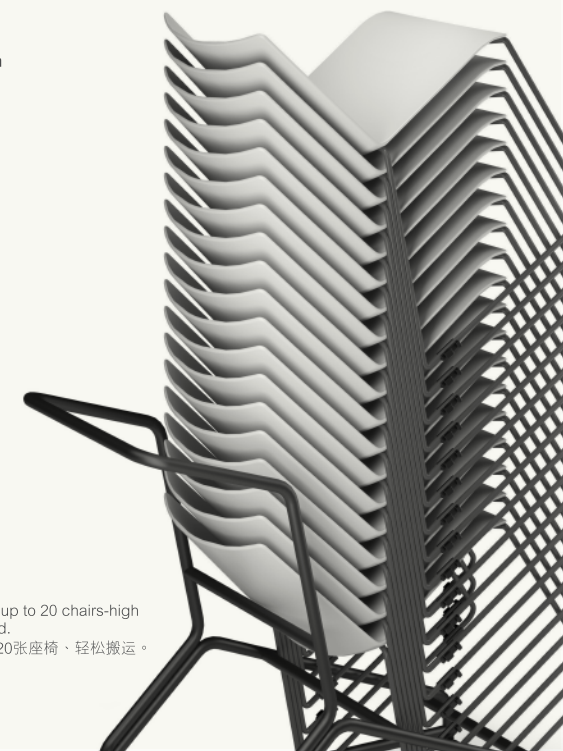

Statement of Line 产品线

Wire Stacker /
Wire Stacker with Fabric Seat Cushion
雪橇椅 / 雪橇椅带布坐垫
Overall 整体 H780 W495 D540
Seat 座位 H445 W450 D450

Wire Stacker with Armrest /
Wire Stacker with Armrest and Fabric Seat Cushion
雪橇椅带扶手 / 雪橇椅带扶手及布坐垫
Overall 整体 H790 W540 D535
Seat 座位 H450 W450 D450

Bar Stool /
Bar Stool with Fabric Seat Cushion
吧椅 / 吧椅带布坐垫
Overall 整体 H1100 W495 D580
Seat 座位 H765 W450 D450

Trolley
手推车
H980 W1065 D585

Slash conveniently stacks up to 20 chairs high and is easily carted around.
Slash可以便捷地堆叠多达20张座椅，轻松搬运。