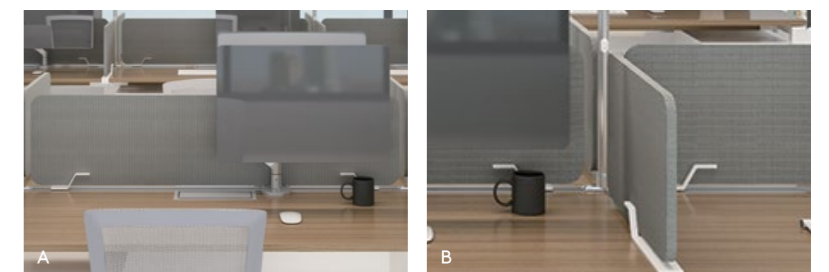

A. Desk Frameless Screen 无框无桌上屏风
B. Divider Frameless Screen 无框桌上分隔屏风

Avail Bench Conference Table and 8001 Leg Style
Array Chair

Avail 共享会议台 配8001款脚
优悦座椅