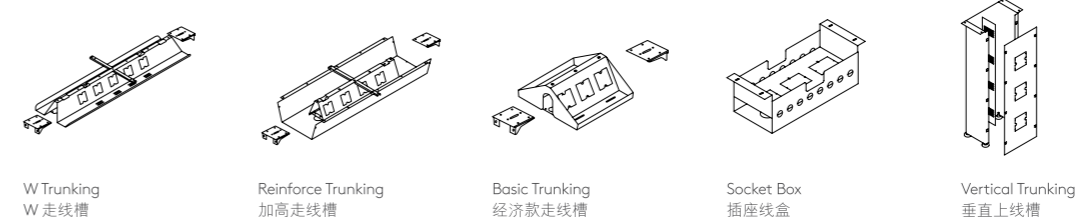

Frameless Screen (Straight Edge/Bevel Edge)
无框屏风 (直边 / 斜边)
W: 626,726,826,1200,1400,1600
H: 784

Framed Screen (w/o Press Bar)
有框屏风 (无压条)
W: 626,726,826,1200,1400,1600
H: 784

Framed Screen (w/Press Bar)
有框屏风 (有压条)
W: 626,726,826,1200,1400,1600
H: 784

Frameless Screen (Straight Edge/Bevel Edge)
无框屏风 (直边 / 斜边)
W: 700,900,1100,1200,1300,1500
H: 784

Cable 走线

W Trunking
W 走线槽

Reinforce Trunking
加高走线槽

Basic Trunking
经济款走线槽

Socket Box
插座线盒

Vertical Trunking
垂直上线槽