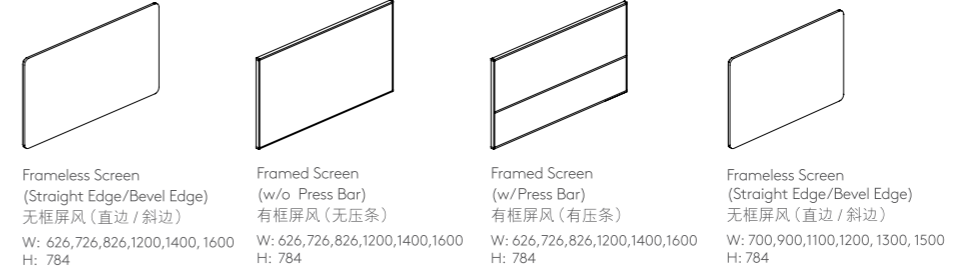

Bench SideDesk Mount Screen 共享台侧挂台屏风 — Bench Desk Mount Screen 共享台挂台屏风