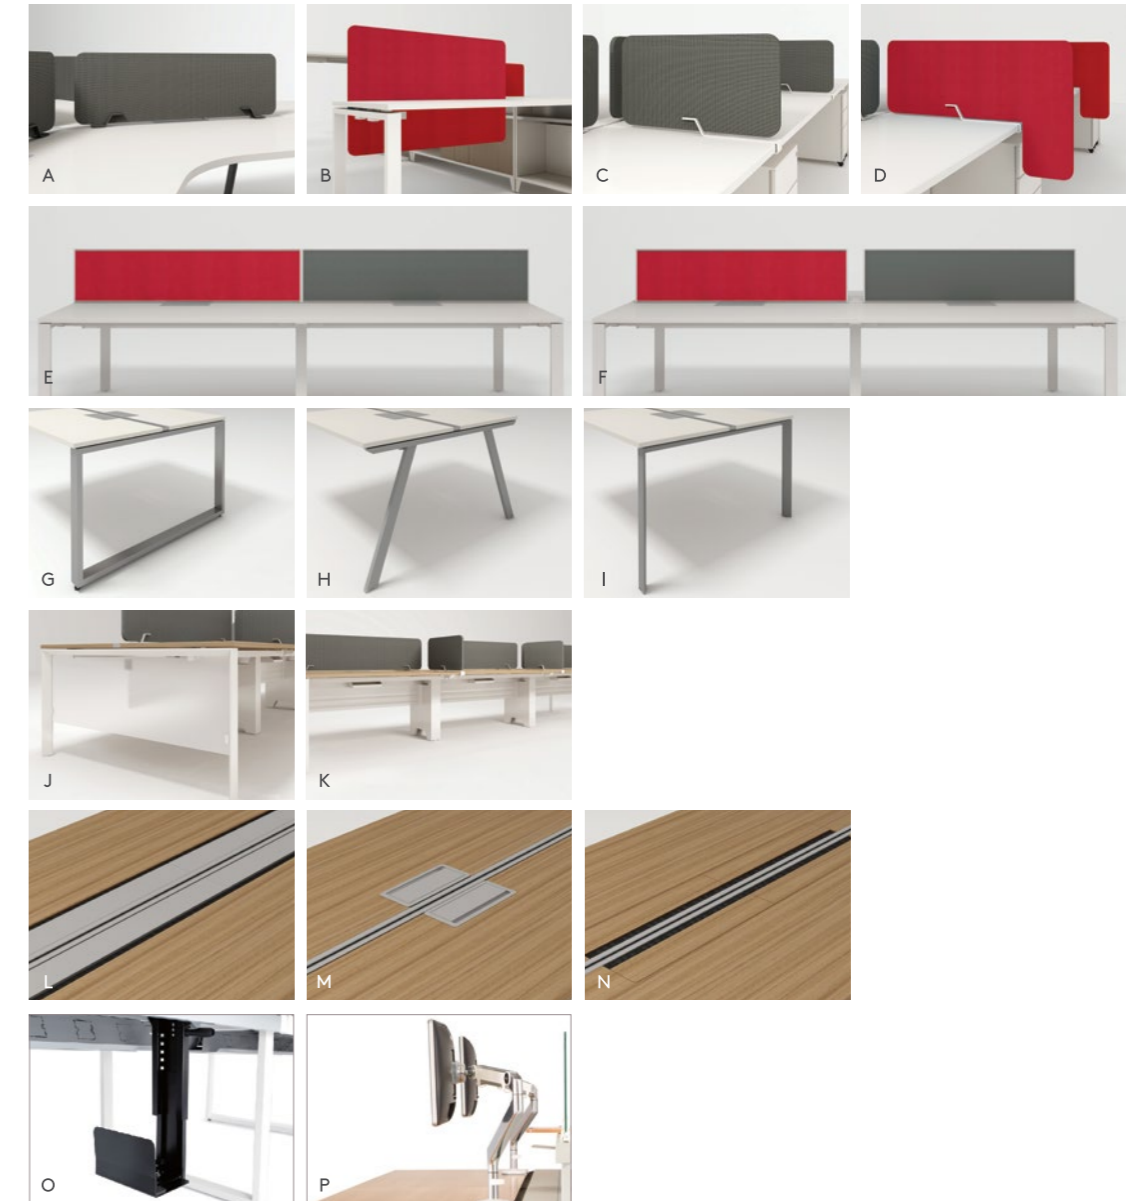

Product Highlight 产品特点

Avail Bench Cable Management
Clean, Tidy and Tech-friendly

共享台走线管理
干净整洁与高科技的结合

Tuck wires away neatly under work surface or route them through leg support with Avail's thoughtful cable management system designed especially for the cable management and digitally connected generation.

Avail周全的共享台走线管理系统将走线整洁地铺设于共享台底下或通过台脚支撑管理走线，专为电源连接和数字化联结的新一代的设计。

Desktop Screen 桌上屏风

- A. Desktop Frameless Screen 无框桌上屏风
- B. Desk Mount Frameless Screen 无框挂台屏风
- C. Divider Frameless Screen 无框分隔屏风
- D. P-shape Divider Screen P-型分隔屏风
- E. Desktop Framed Screen (Full Width) 桌上有框屏风 (全宽)
- F. Desktop Framed Screen (Half Width) 桌上有框屏风 (半宽)

Design Leg Platform 平台化支撑脚架

- G. 1002 Style 款脚
- H. 5000 Style 款脚
- I. 8001 Style 款脚
- J. Leg Modesty Board (Acrylic/MFC) 脚档板 (亚克力/MFC)
- K. Modesty Panel 台底档板

Flip Top 翻盖

- L. End-to-end Flip Top 全铝翻盖
- M. 300/400/500 Aluminum Flip Top 300/400/500 铝翻盖
- N. Flip Top with Wooden Brush 木毛刷翻盖

Work Tools 办公配件

- O. CPU 电脑主机架
- P. Monitor Arm 显示器支架