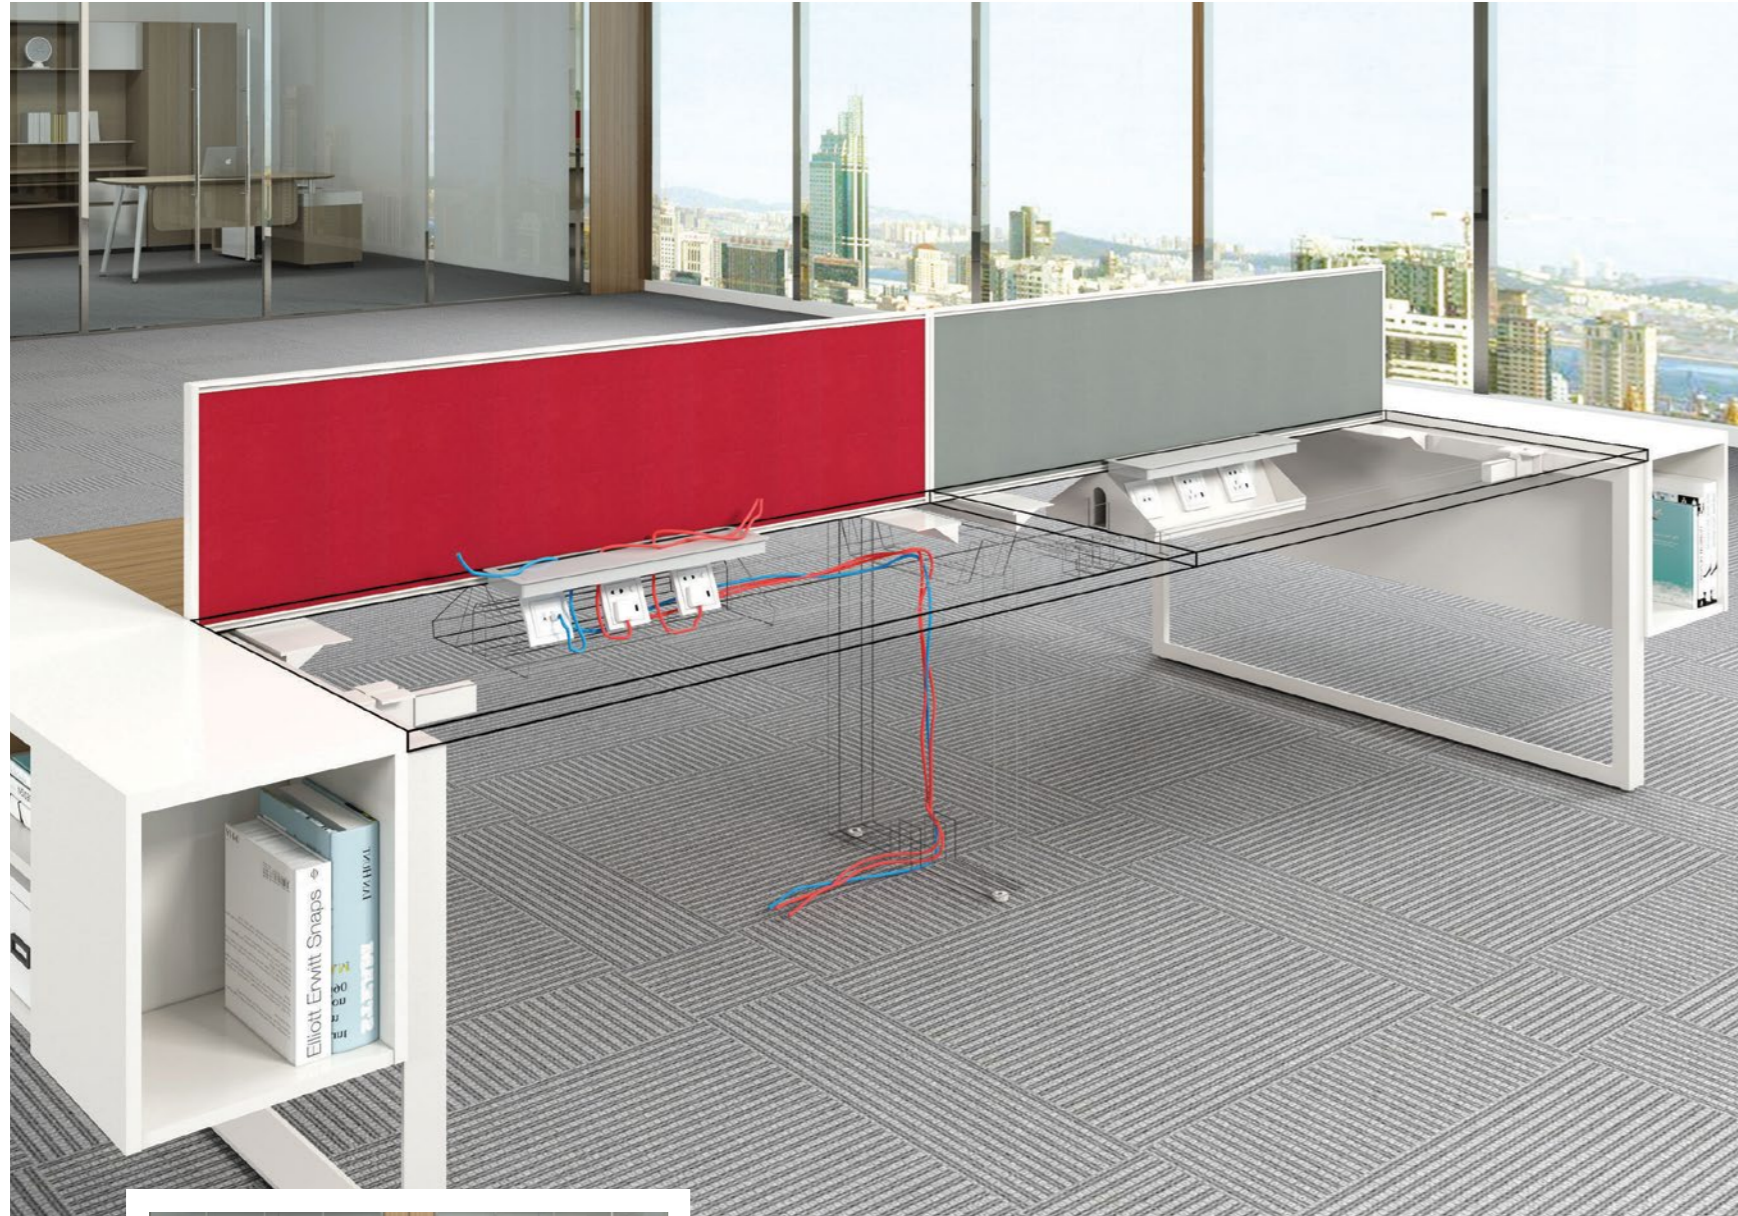

Product Highlight 产品特点

Avail Bench Cable Management
Clean, Tidy and Tech-friendly

共享台走线管理
干净整洁与高科技的结合

Tuck wires away neatly under work surface or route them through leg support with Avail's thoughtful cable management system designed especially for the cable management and digitally connected generation.

Avail周全的共享台走线管理系统将走线整洁地铺设于共享台底下或通过台脚支撑管理走线，专为电源连接和数字化联结的新一代的设计。

Desktop Screen 桌上屏风

- A. Desktop Frameless Screen 无框桌上屏风
- B. Desk Mount Frameless Screen 无框挂台屏风
- C. Divider Frameless Screen 无框分隔屏风
- D. P-shape Divider Screen P-型分隔屏风
- E. Desktop Framed Screen (Full Width) 桌上有框屏风 (全宽)
- F. Desktop Framed Screen (Half Width) 桌上有框屏风 (半宽)

Design Leg Platform 平台化支撑脚架

- G. 1002 Style 款脚
- H. 5000 Style 款脚
- I. 8001 Style 款脚
- J. Leg Modesty Board (Acrylic/MFC) 脚档板 (亚克力/MFC)
- K. Modesty Panel 台底档板

Flip Top 翻盖

- L. End-to-end Flip Top 全铝翻盖
- M. 300/400/500 Aluminum Flip Top 300/400/500 铝翻盖
- N. Flip Top with Wooden Brush 木毛刷翻盖

Work Tools 办公配件

- O. CPU 电脑主机架
- P. Monitor Arm 显示器支架